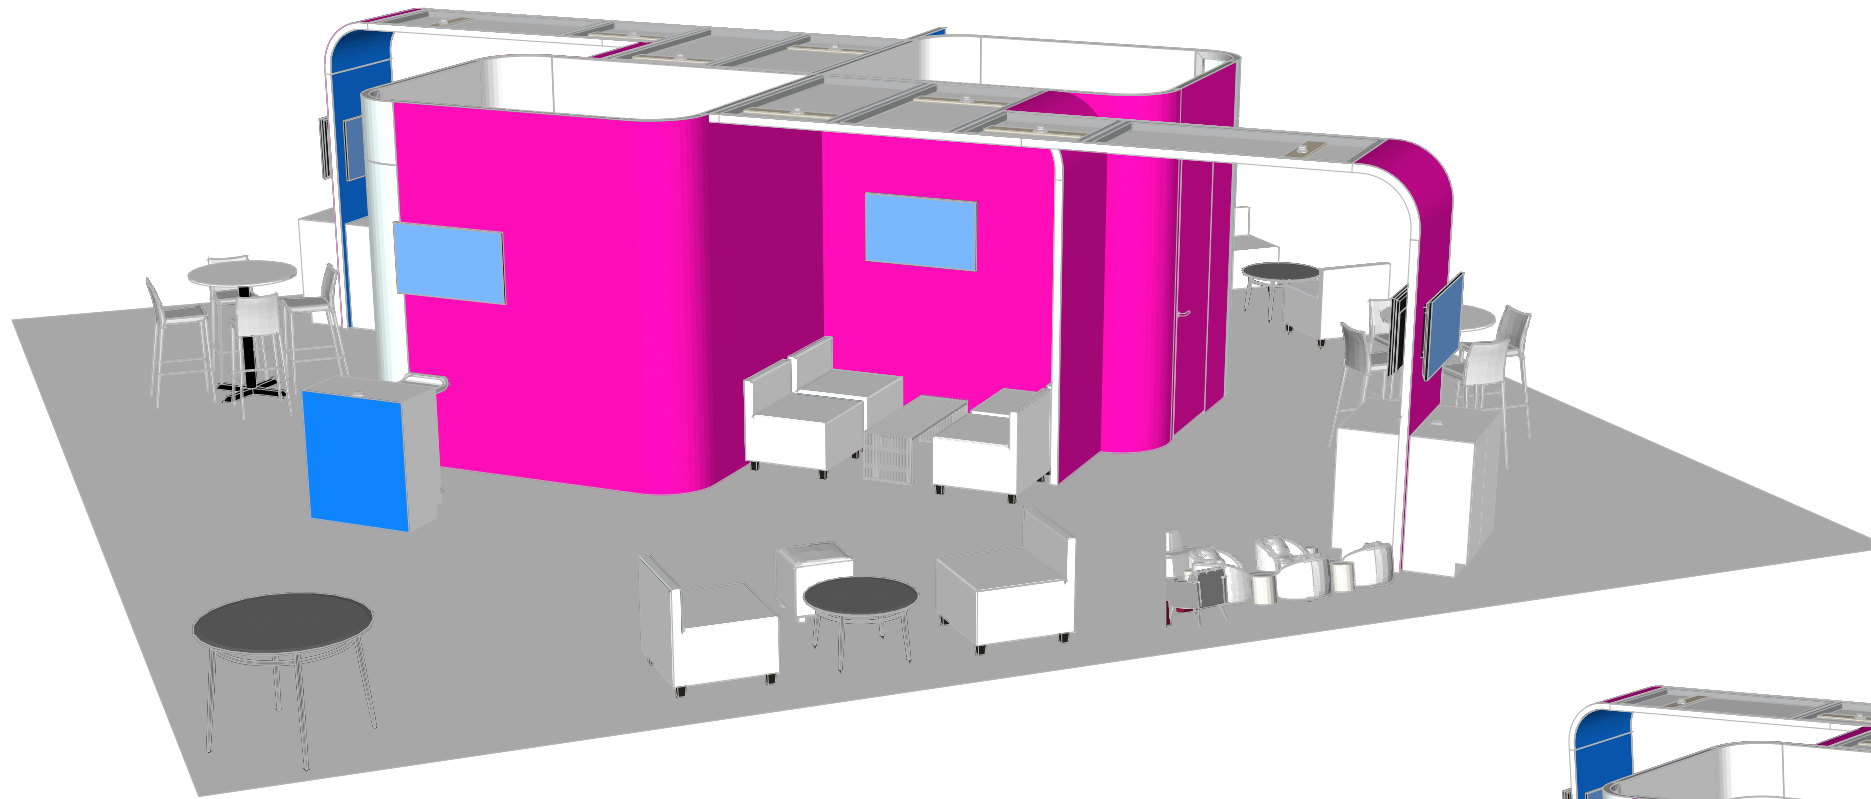

**EXECUTIVE PLATINUM FRONT RIGHT Panel View**

- Sintra Printed (Single-Sided)
- SEG Printed (Single-Sided)
- SEG Plain
- White Ultraboard

**REAR LEFT Panel View**

\* Dimensions are shown in Width x Height

\* Conceptual illustration, actual production may vary slightly. ©2026 Willwork Global Event Services

**PLAN VIEW (Rotated)**

\* Dimensions are shown in Width x Height

\* Conceptual illustration, actual production may vary slightly. ©2026 Willwork Global Event Services