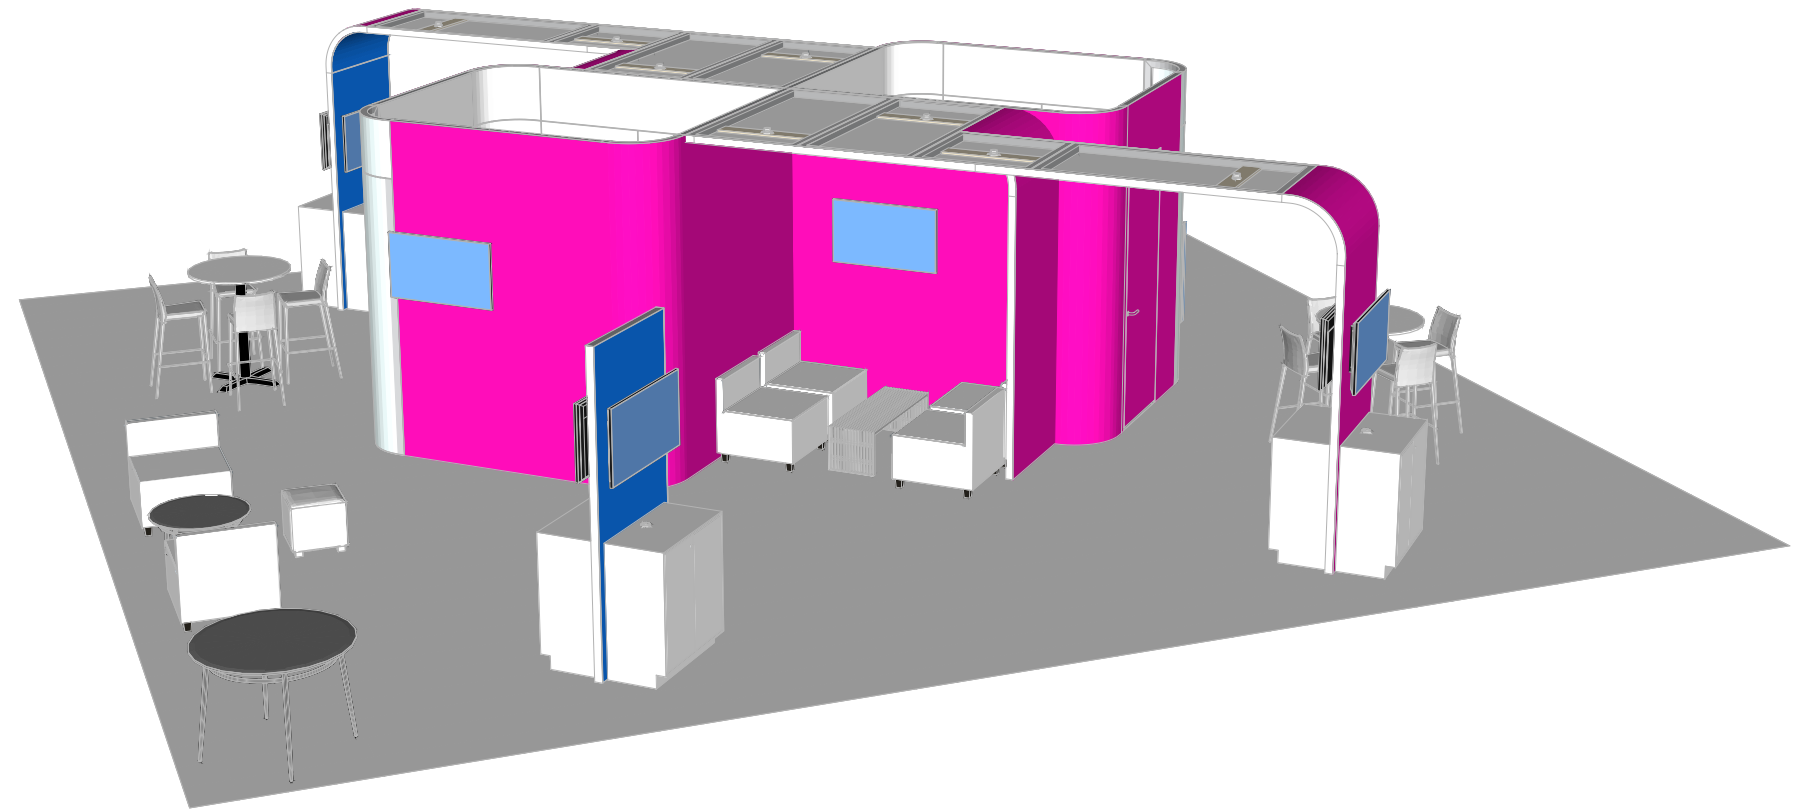

**EXECUTIVE PLATINUM FRONT RIGHT Panel View**

- Sintra Printed (Single-Sided)
- SEG Printed (Single-Sided)
- SEG Plain
- White Ultraboard

**REAR LEFT Panel View**

\* Dimensions are shown in Width x Height

\* Conceptual illustration, actual production may vary slightly. ©2026 Willwork Global Event Services

**PLAN VIEW (Rotated)**

\* Dimensions are shown in Width x Height

\* Conceptual illustration, actual production may vary slightly. ©2026 Willwork Global Event Services