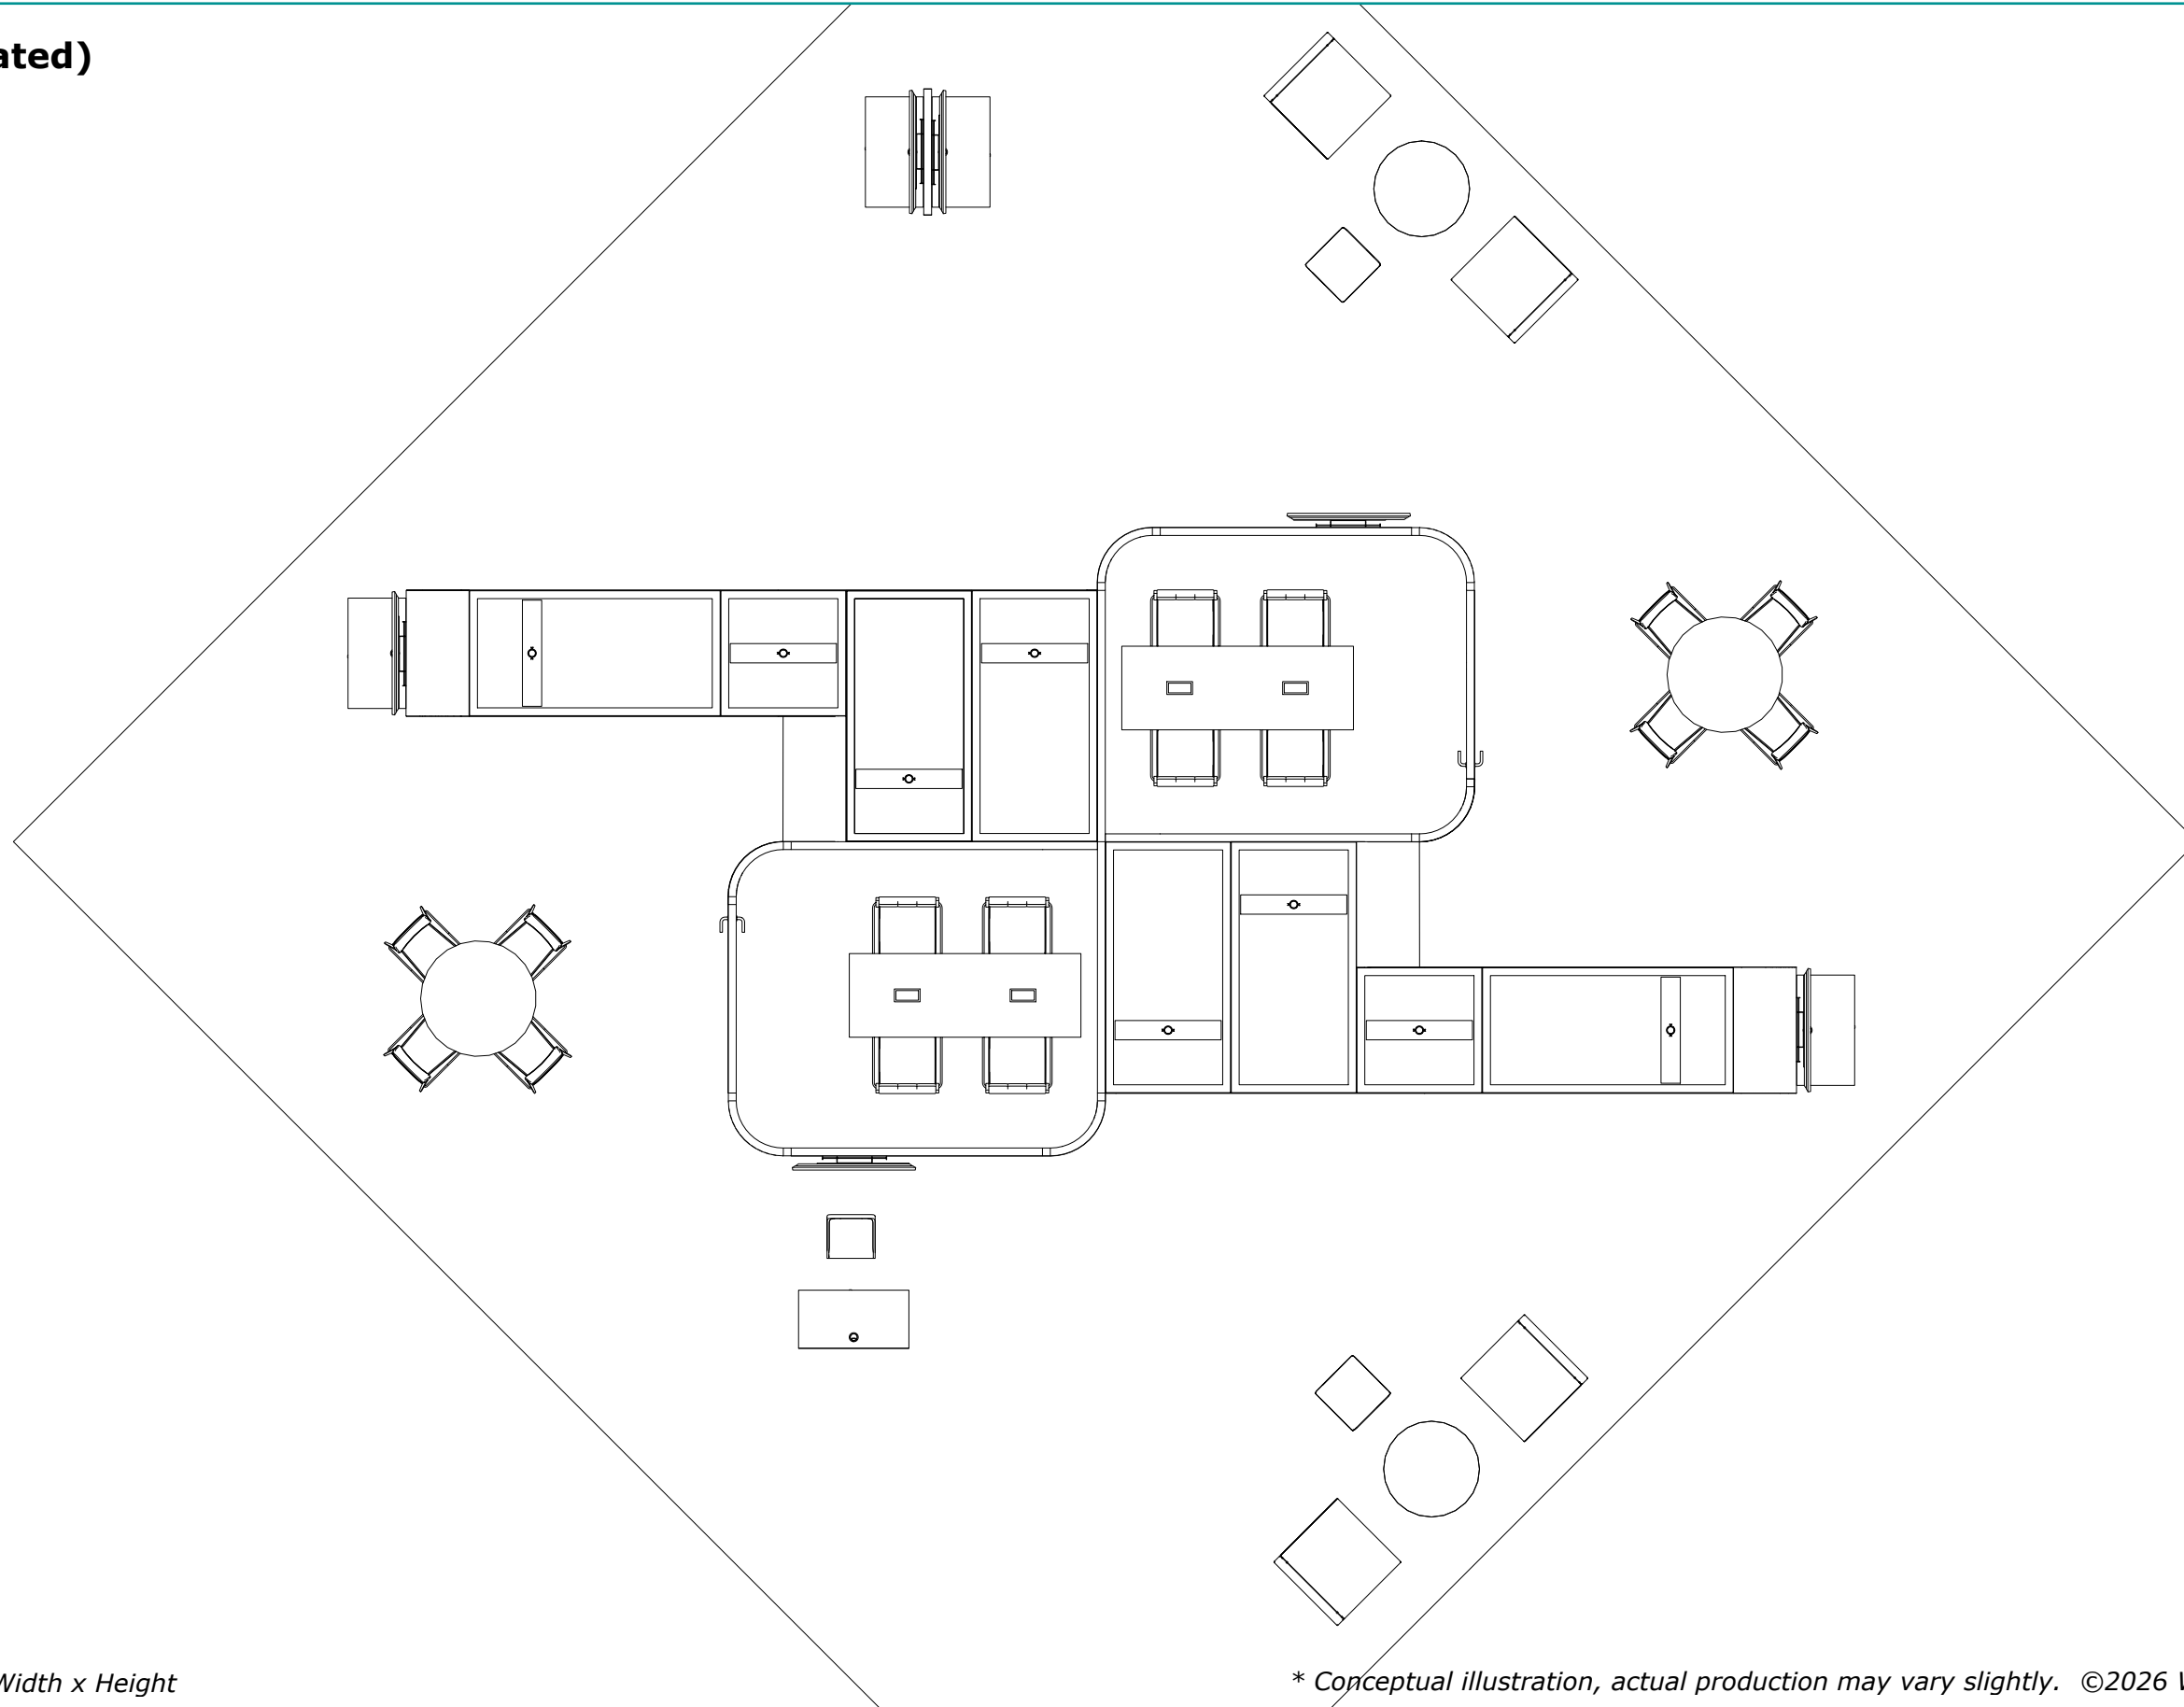

**EXECUTIVE PLATINUM FRONT RIGHT Panel View**

- Sintra Printed (Single-Sided)
- SEG Printed (Single-Sided)
- SEG Plain
- White Ultraboard

**REAR LEFT Panel View**

\* Dimensions are shown in Width x Height

\* Conceptual illustration, actual production may vary slightly. ©2026 Willwork Global Event Services

**PLAN VIEW (Rotated)**

\* Dimensions are shown in Width x Height

\* Conceptual illustration, actual production may vary slightly. ©2026 Willwork Global Event Services