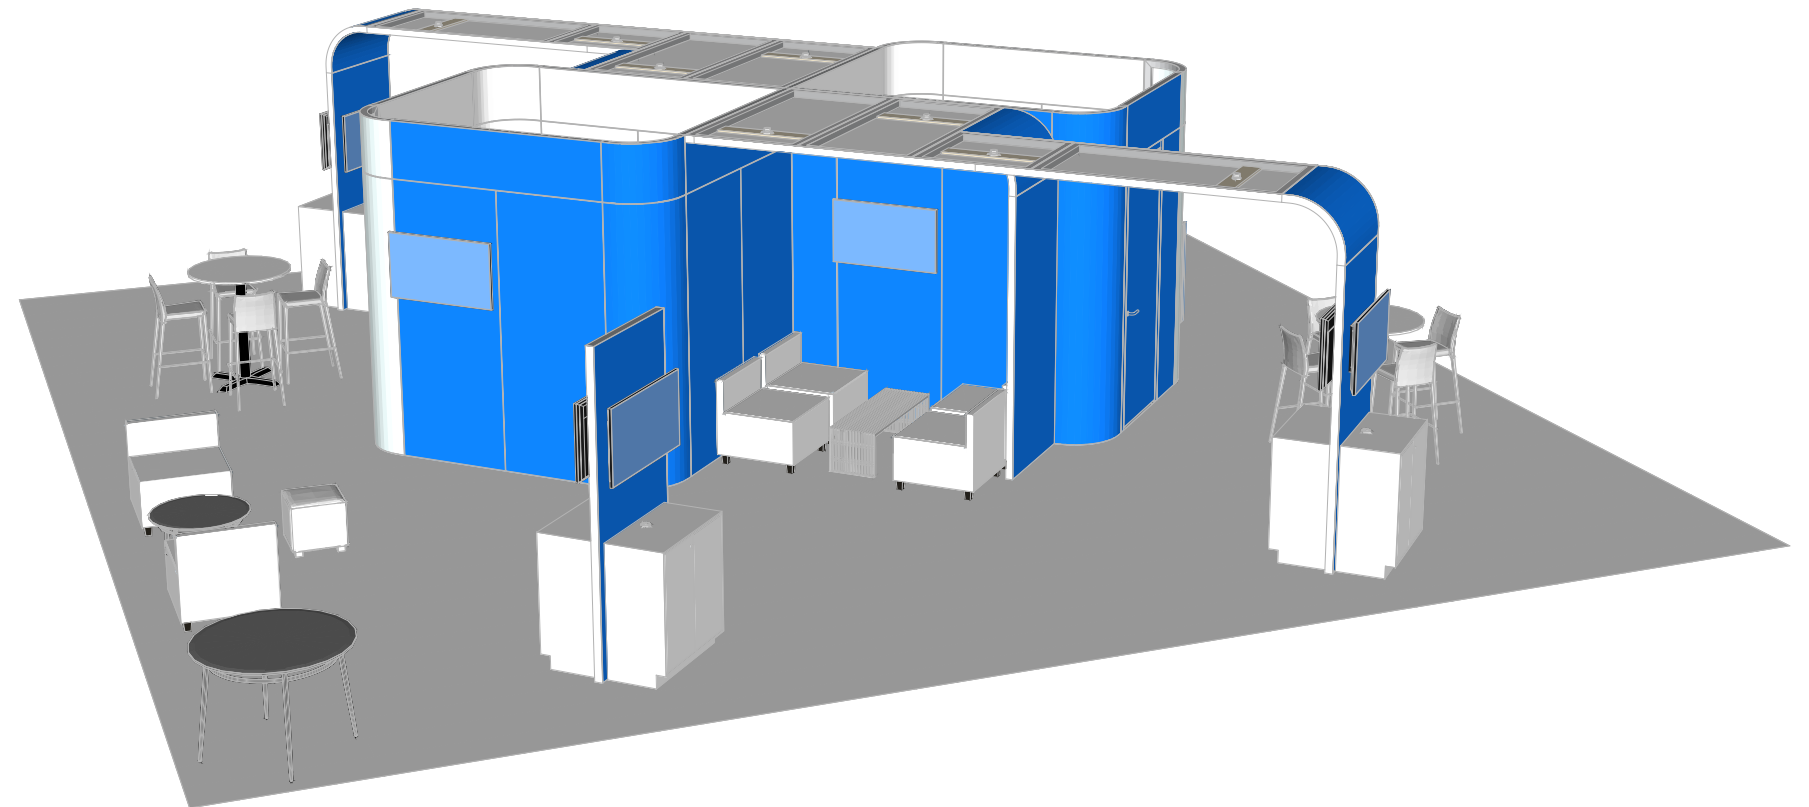

FRONT RIGHT Panel View

- Sintra Printed (Single-Sided)
- SEG Printed (Single-Sided)
- SEG Plain
- White Ultraboard

REAR LEFT Panel View

* Dimensions are shown in Width x Height

* Conceptual illustration, actual production may vary slightly. ©2026 Willwork Global Event Services

EXECUTIVE PLATNUM PLAN VIEW (Rotated)

* Dimensions are shown in Width x Height

* Conceptual illustration, actual production may vary slightly. ©2026 Willwork Global Event Services