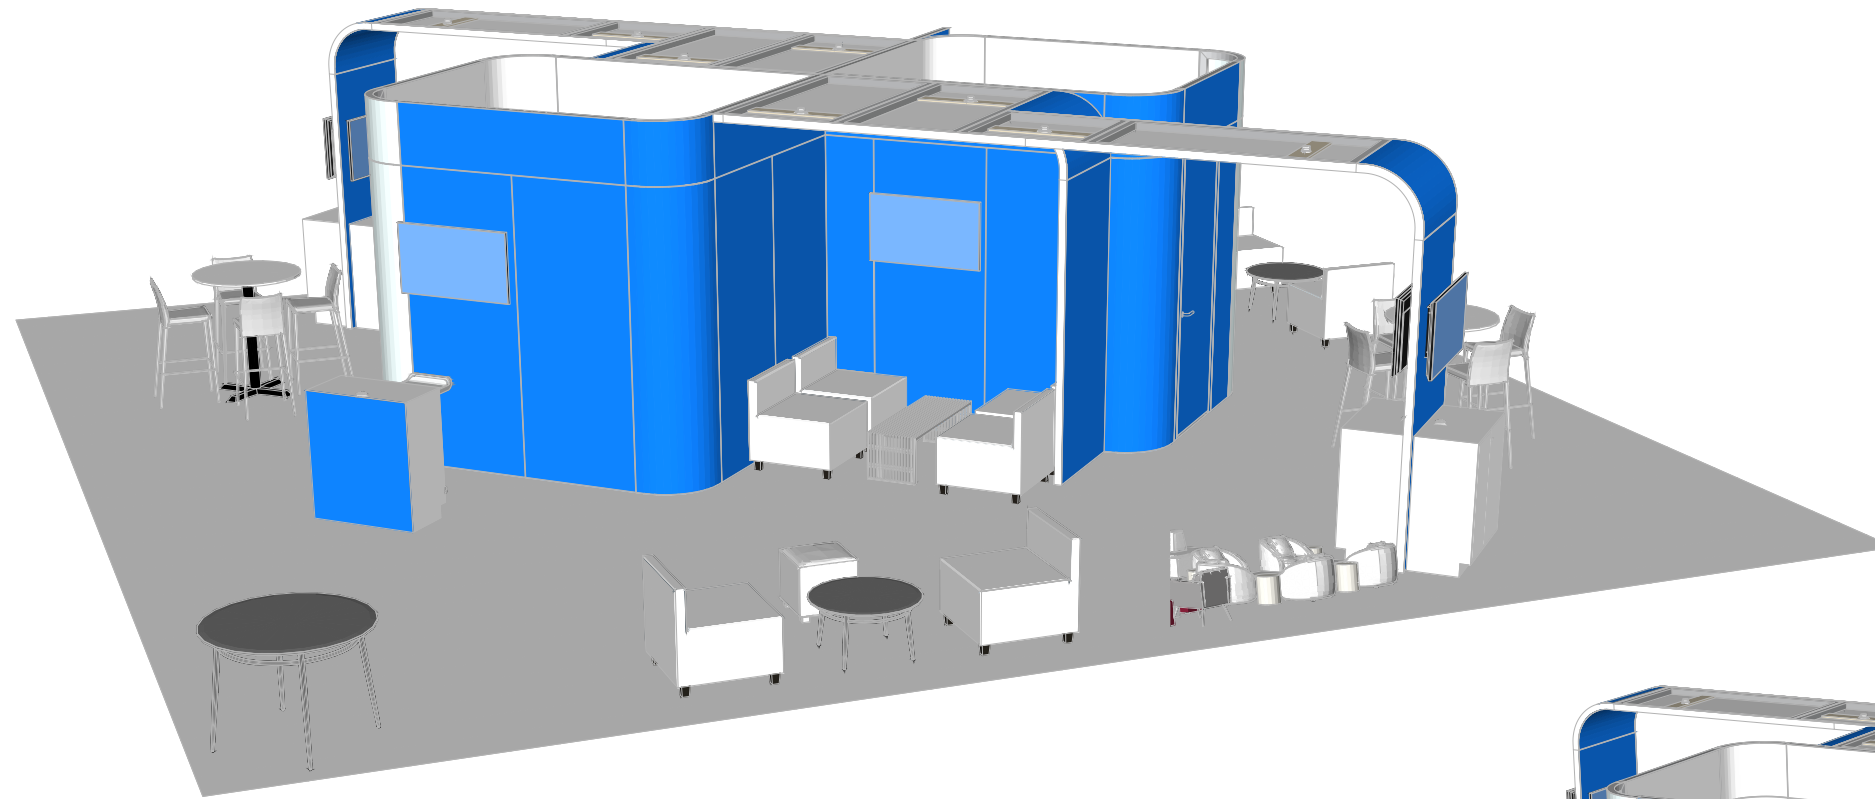

FRONT RIGHT Panel View

- Sintra Printed (Single-Sided)
- SEG Printed (Single-Sided)
- SEG Plain
- White Ultraboard

REAR LEFT Panel View

* Dimensions are shown in Width x Height

* Conceptual illustration, actual production may vary slightly. ©2026 Willwork Global Event Services

EXECUTIVE PLATNUM PLAN VIEW (Rotated)

* Dimensions are shown in Width x Height

* Conceptual illustration, actual production may vary slightly. ©2026 Willwork Global Event Services