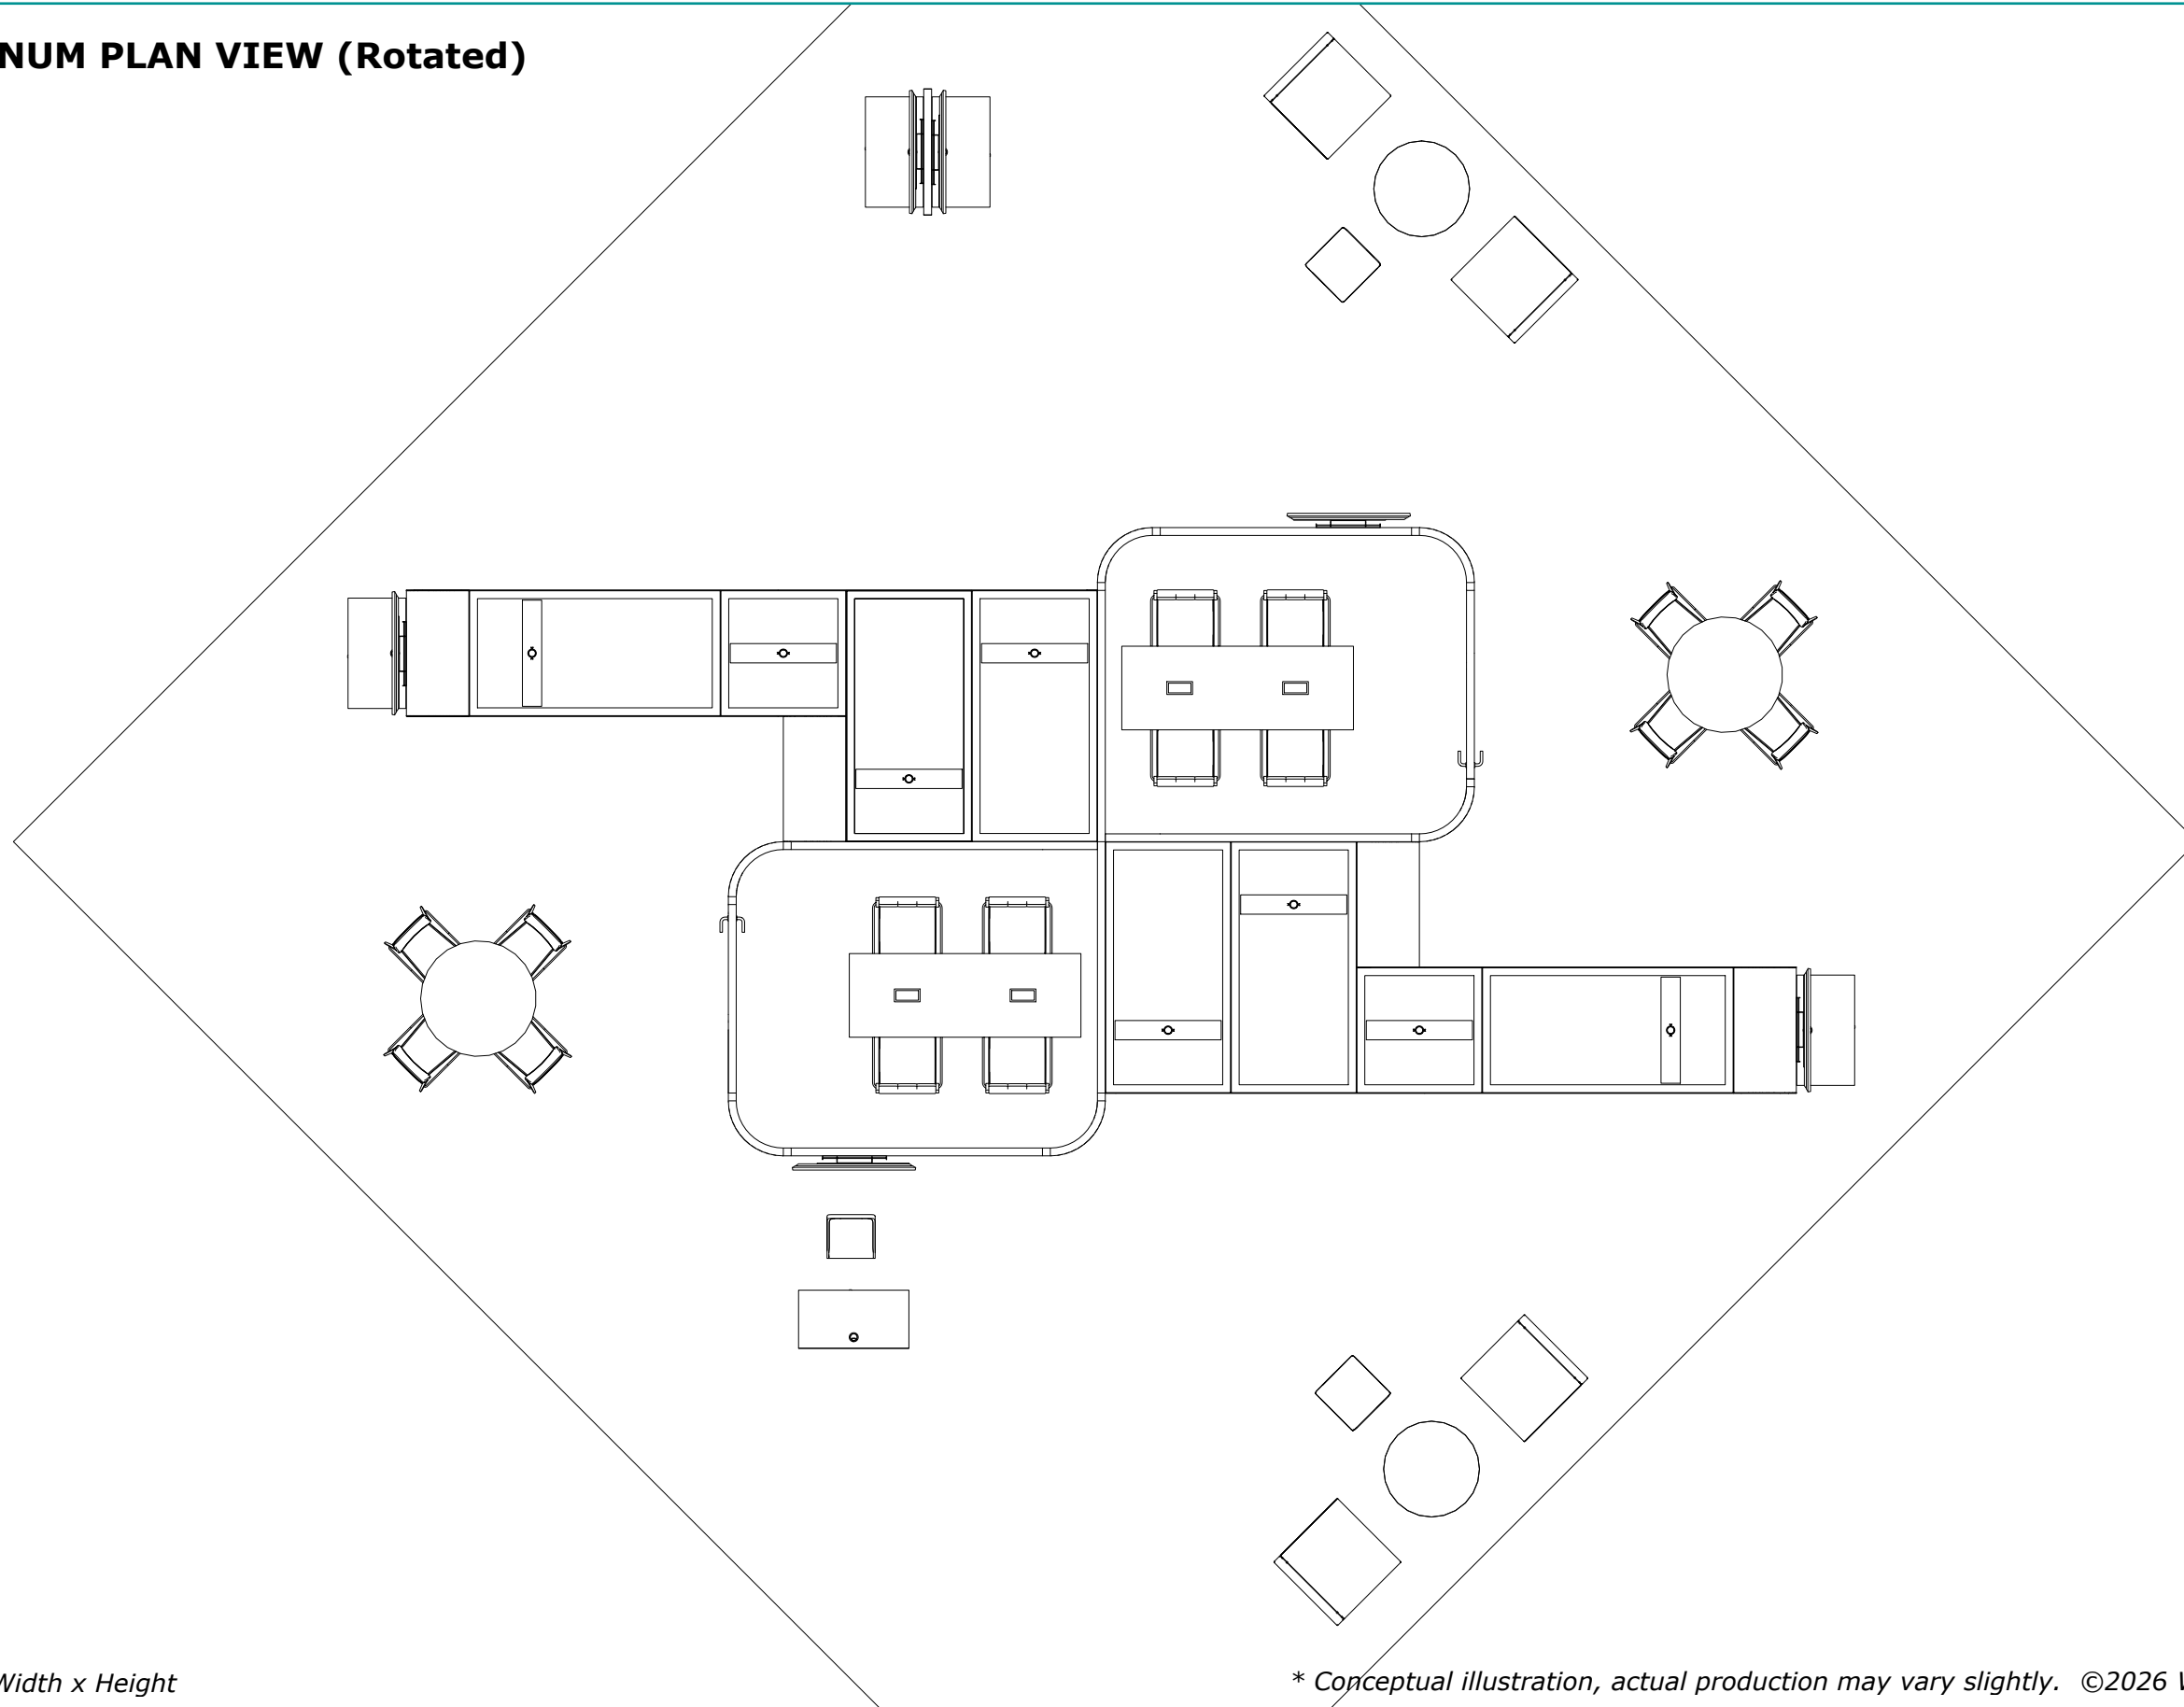

FRONT RIGHT Panel View

- Sintra Printed (Single-Sided)
- SEG Printed (Single-Sided)
- SEG Plain
- White Ultraboard

REAR LEFT Panel View

* Dimensions are shown in Width x Height

* Conceptual illustration, actual production may vary slightly. ©2026 Willwork Global Event Services

EXECUTIVE PLATNUM PLAN VIEW (Rotated)

* Dimensions are shown in Width x Height

* Conceptual illustration, actual production may vary slightly. ©2026 Willwork Global Event Services